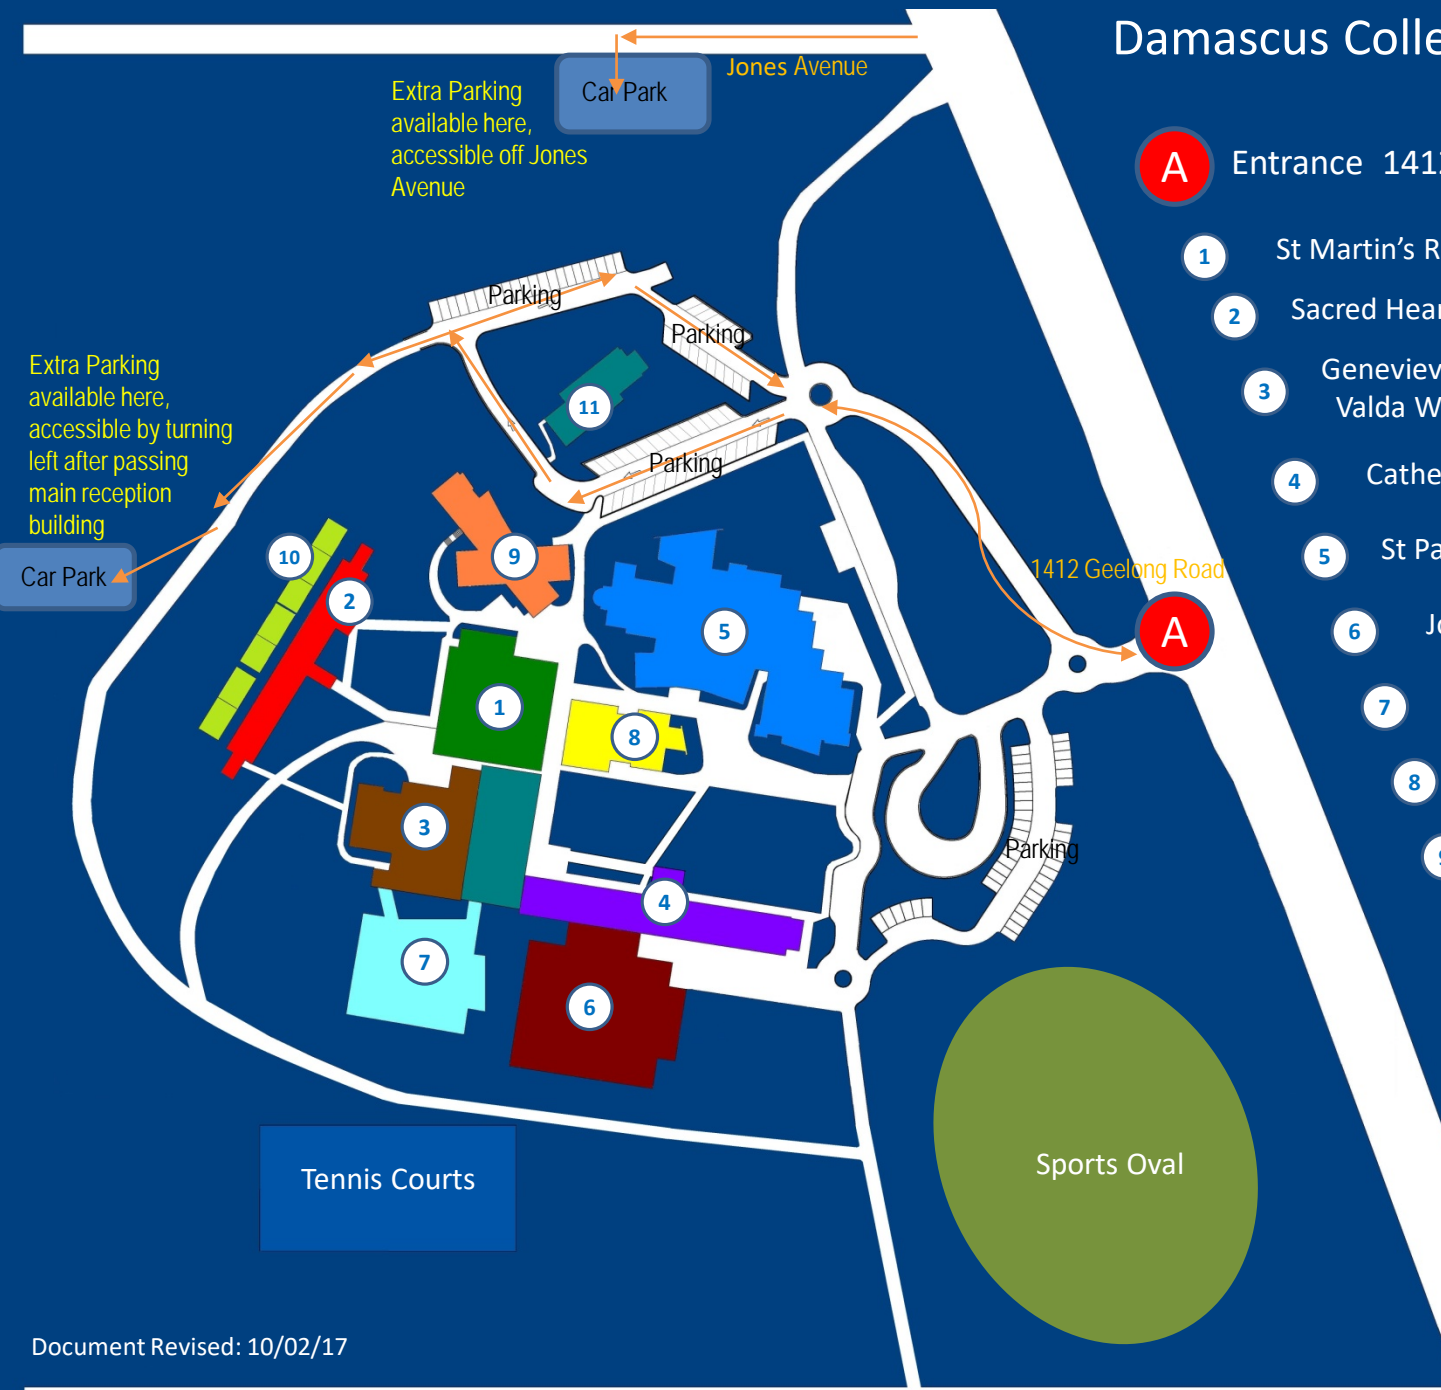

Damascus College Ballarat

Entrance 1412 Geelong Rd

St Martin's Resource Centre

Sacred Heart Wing

Genevieve Mc Donald Science Wing & Valda Ward Auditorium

Catherine McAuley Wing

St Paul's Arts & Technology Wing

John Shannon Centre

Bishop Connors Wing

Staff Office & Lounge

Mercy Wing Administration

Gym Room & Storage

Uniform Shop & Archives

Tennis Courts

Sports Oval